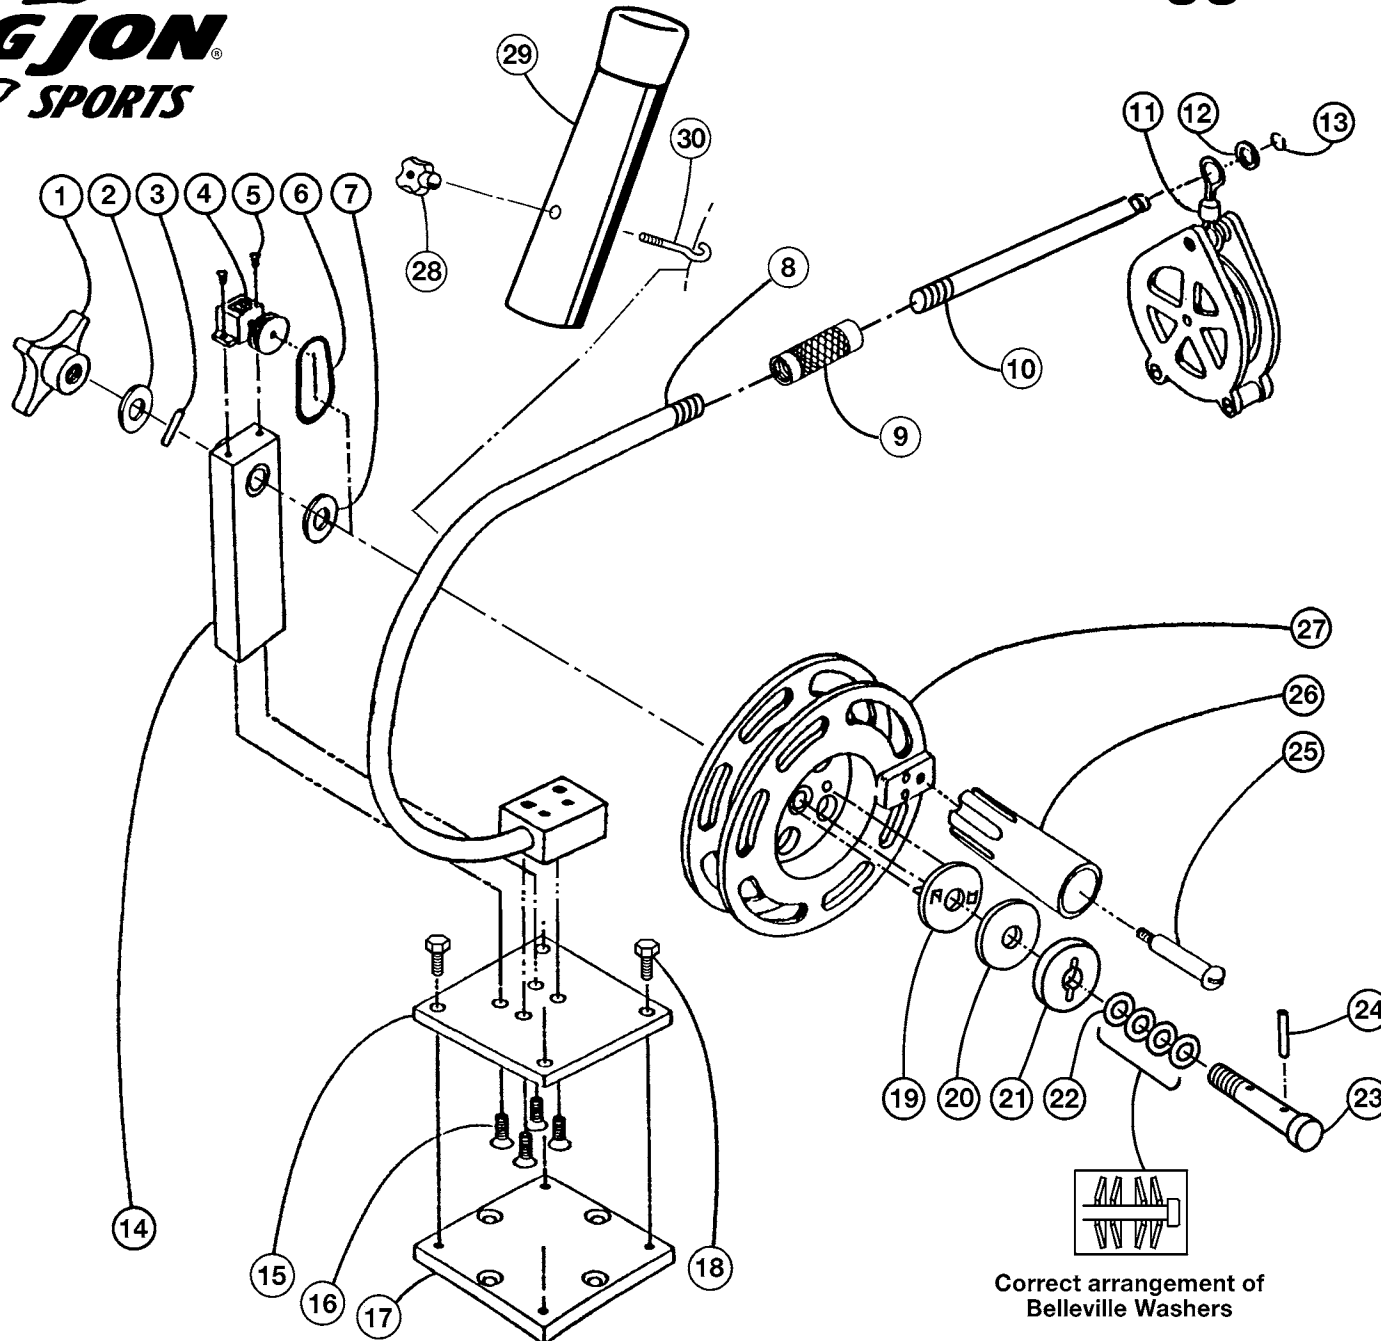

Gadabout® Manual Downrigger

Correct arrangement of Belleville Washers

Parts List MD00318

Detail No.	Description	Qty.	Order By Part No.
1	Clutch Knob	1	51152
2	Large Belleville Washer	1	2231
3	1/8 x 1 in. Roll Pin	1	2175
4	RH Counter w/ Med. Wheel	1	FC600JD88
5	Counter Screws	2	2014
6	Counter Spring / Small	1	2284
7	1/2 in. I. D. Washer	1	2238
8	J-Rod & Block Assembly	1	MDJROD/ASM
9	Rod Collar	1	51044
10	10-1/2 in. End Rod	1	51123
11	5 Spoke Tip Assembly	1	BJ3049
12	Aluminum Tip Retainer	1	51043
13	Tip Retainer Ring	1	2181
14	318 Upright w/ Bushing	1	51299
15	Base Plate	1	51002
16	1/4-20 x 3/4 in. Flat Head Screws	4	2009
17	8 hole Mounting Plate	1	51001
18	3/4 in. Hold Down Bolts	4	2017
19	Inner Clutch Disk	1	51098
20	Graphite Pad	1	2307
21	Outer Clutch Disk	1	51093
22	Belleville Washers	4	2231
23	Inner Shaft	1	51757
24	3/16 x 3/4 in. Dowel Pin	1	2165
25	Bolt w/ Sleeve	1 ea.	2005/51085
26	Handle	1	51161
27	6 in. Reel	1	51174C
28	Mounting Knob	1	51172
29	Rod Holder Tube & Cap	1	51045
30	Mounting Hook	1	2501